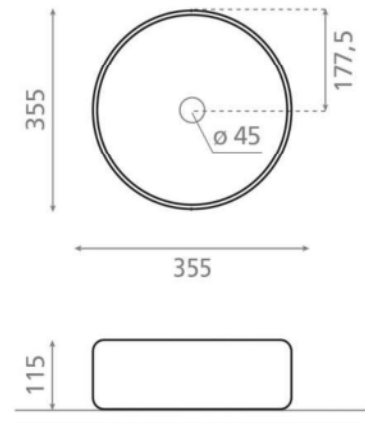

Carnac

Ref. 4119CRU

355X115 mm.

Features

Topcounter washbasin
Without overflow
Natural finish, outer engraved. 355 x
115 mm.